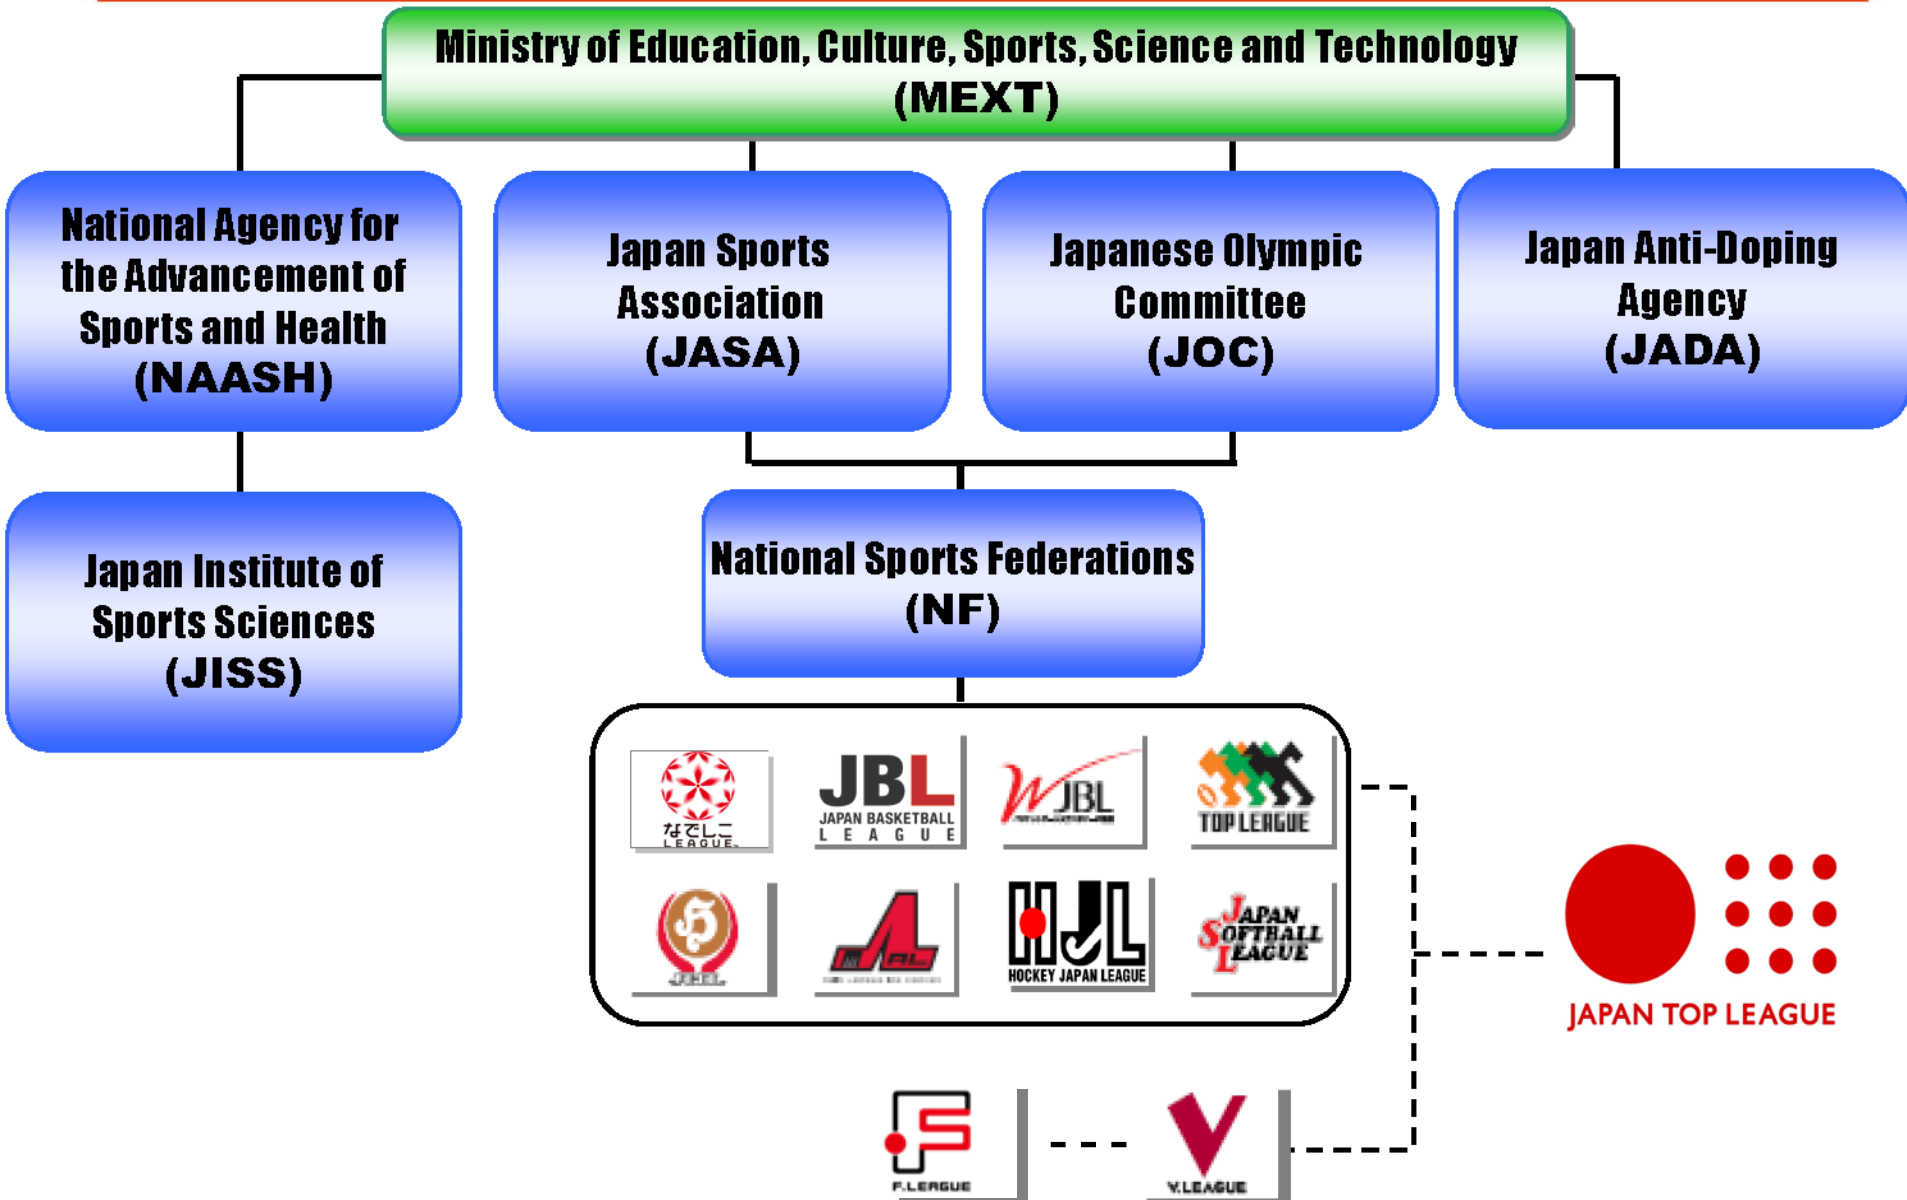

I · JTL in the Japanese Sports